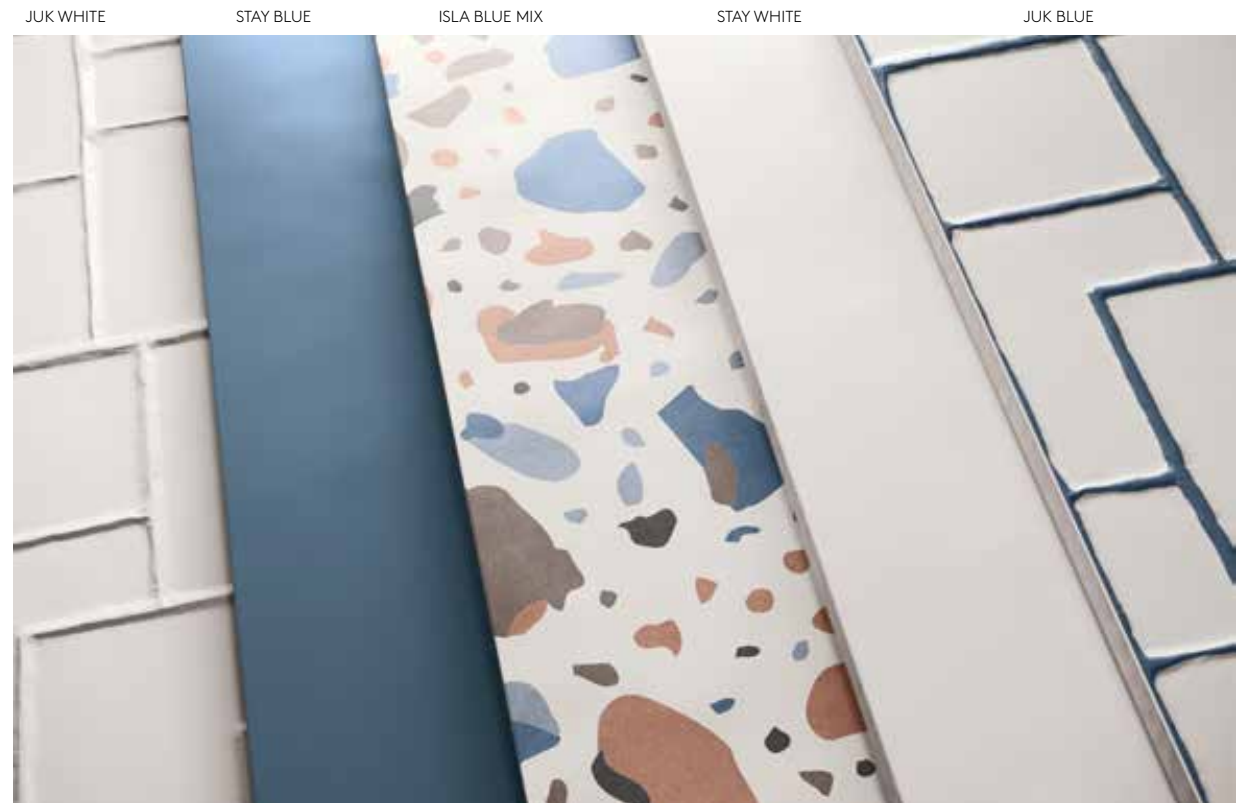

STAY GREEN 20X60, STAY WHITE 20X60, ISLA GREEN MIX 20X60, ISLA BLUE MIX 20X60, ISLA GREEN MIX 20X20.