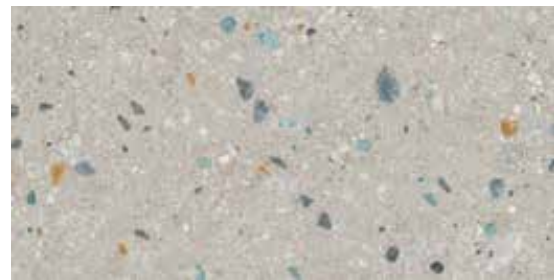

*RU4 CEPP0 PARTY LAP RECT
60 X 120 / 24" X 48" **L74/M**

M **C2** **R10** **RU5** CEPP0 FANTASY RECT
60 X 120 / 24" X 48" **L73/M**

*RU4 CEPP0 FANTASY LAP RECT
60 X 120 / 24" X 48" **L74/M**