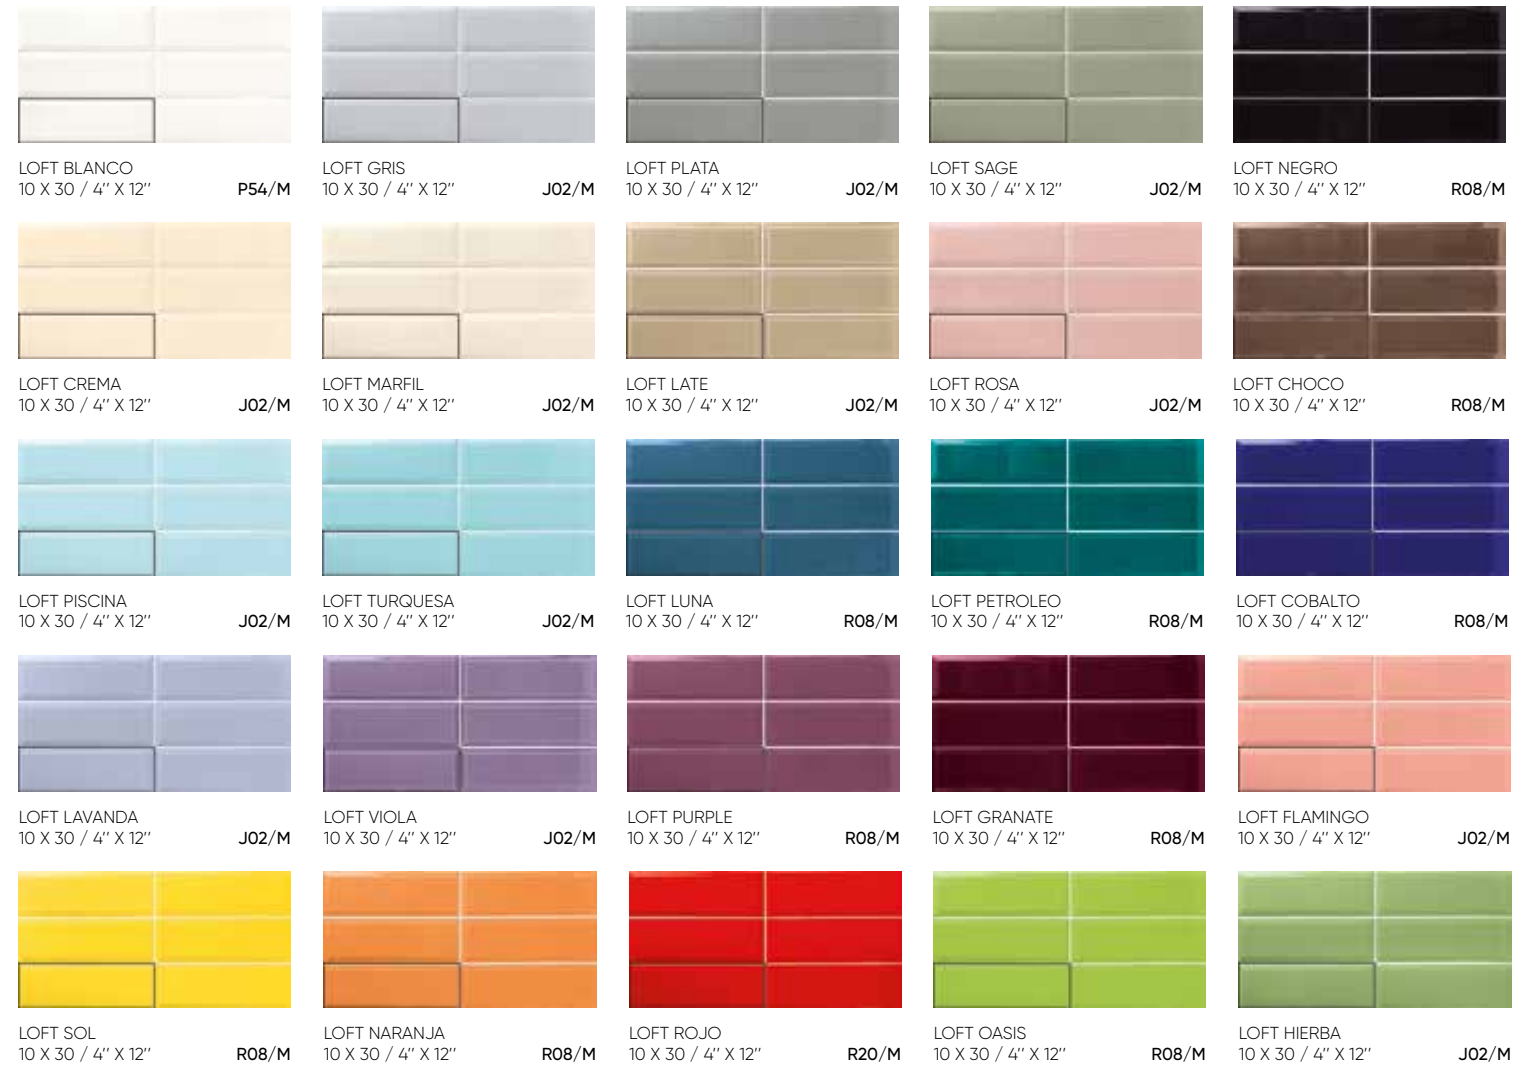

CARACTERÍSTICAS TÉCNICAS · TECHNICAL CHARACTERISTICS

- **PR** PASTA ROJA / RED BODY
  PÂTE ROUGE / ROTSCHERBIG
- **REVESTIMIENTO / WALL TILE**
  FAÏENCE / WANDFLIESEN
- ***B** BRILLO / SHINE
  BRILLANT / GLÄNZEN
- **V1** ASPECTO UNIFORME / UNIFORM APPEARANCE
  APPARENCE UNIFORME / KEINE FARBSPIEL

Para más información técnica, especificaciones e imágenes visite nuestra web
El embalaje de los artículos está sujeto a variaciones, para obtener el dato exacto y actual se recomienda consultar la web.
For more technical information, specifications and images, visit our website
The packing of our items is subject to variations. To get the most accurate and updated information, we recommend to check the website.
Pour plus d'informations techniques, de spécifications et de visuels, visitez notre site web
L'emballage des articles est sujet à variation, pour obtenir les données exactes et actuelles il est recommandé de consulter notre site web.