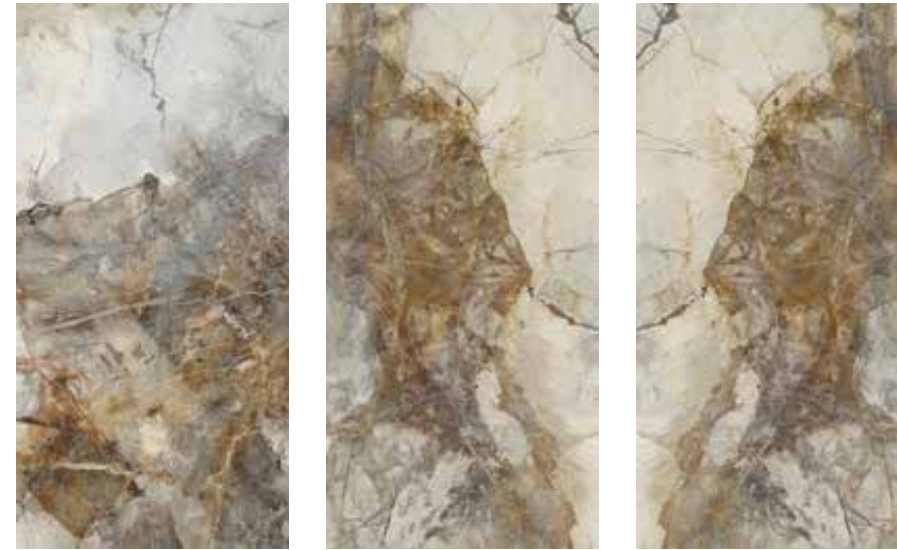

COMPOSICIÓN MIRROR · MIRROR COMPOSITION

GOLD HARD POL RECT
60 X 120 / 24" X 48"

J89/M

MIRROR GOLD HARD A POL RECT
60 X 120 / 24" X 48"

L32/M

MIRROR GOLD HARD B POL RECT
60 X 120 / 24" X 48"

L32/M