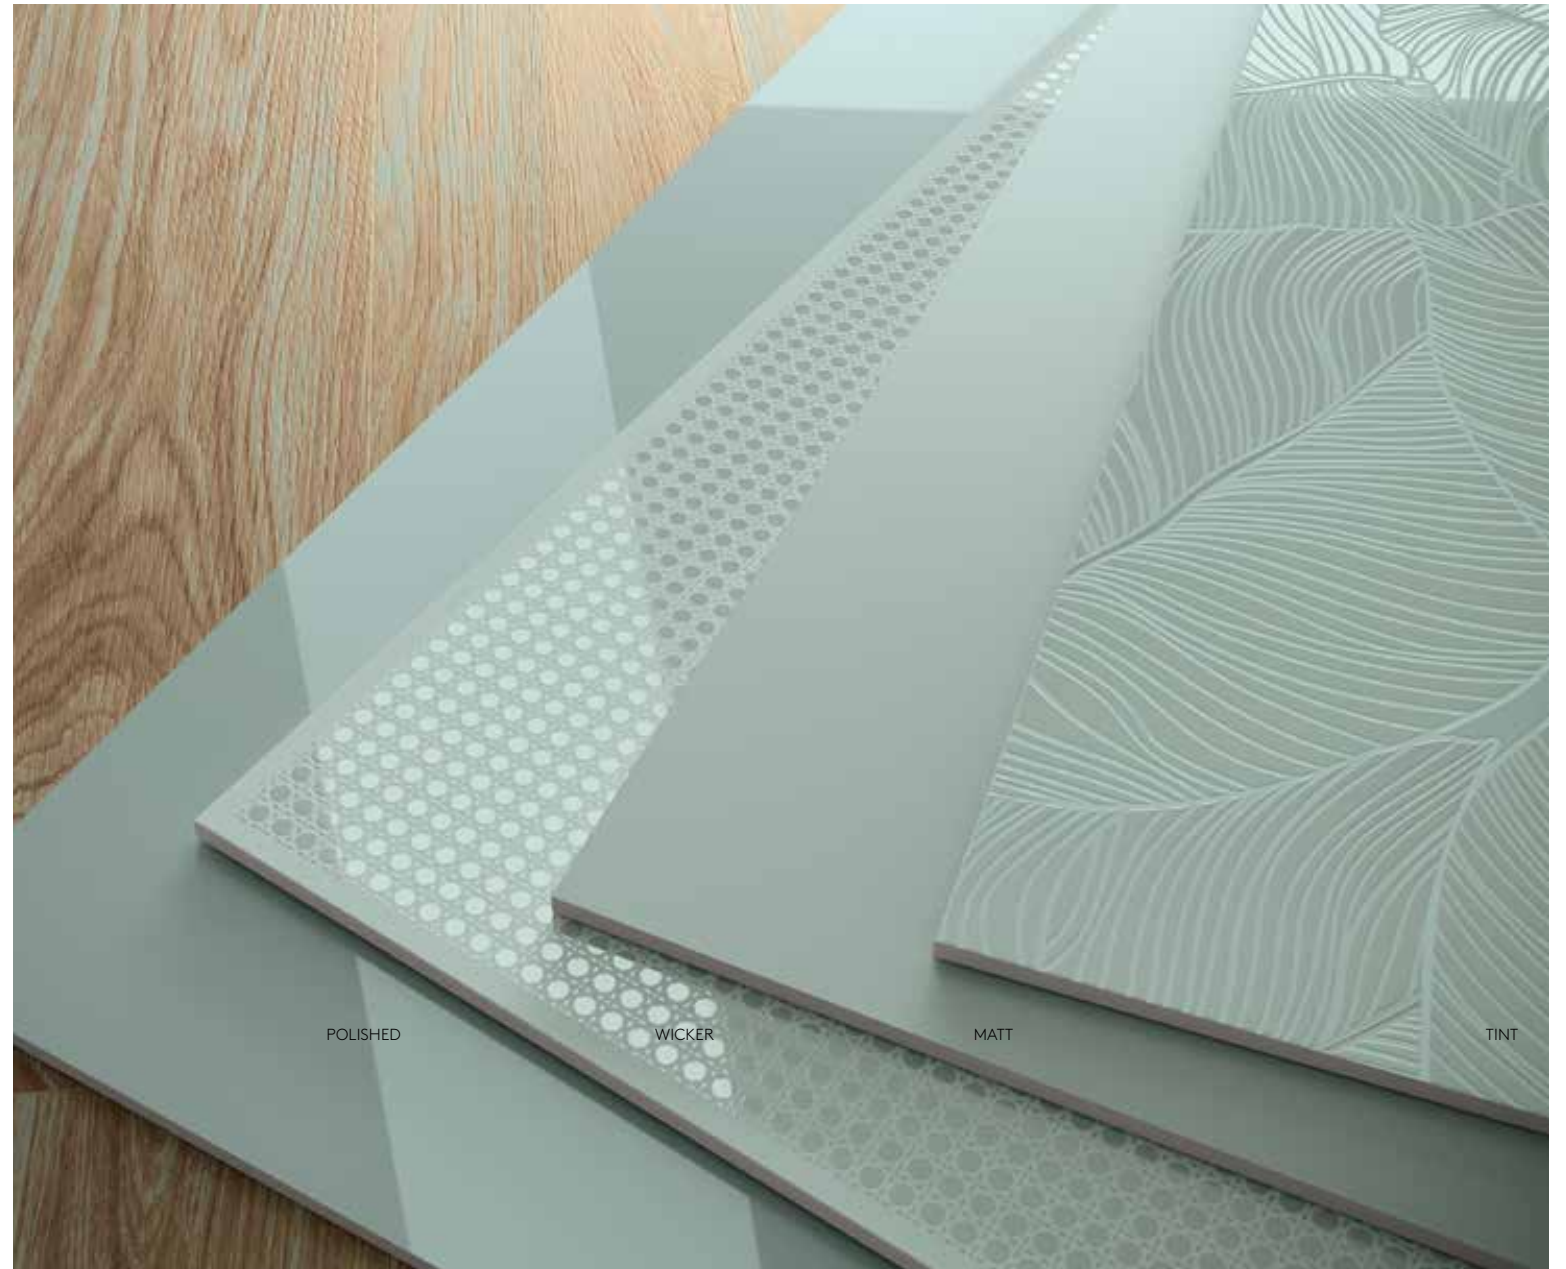

TURQUOISE MATT RECT 60X120, TURQUOISE POL RECT 60X120, WICKER TURQUOISE RECT 60X120, TINT TURQUOISE POL RECT 60X120.