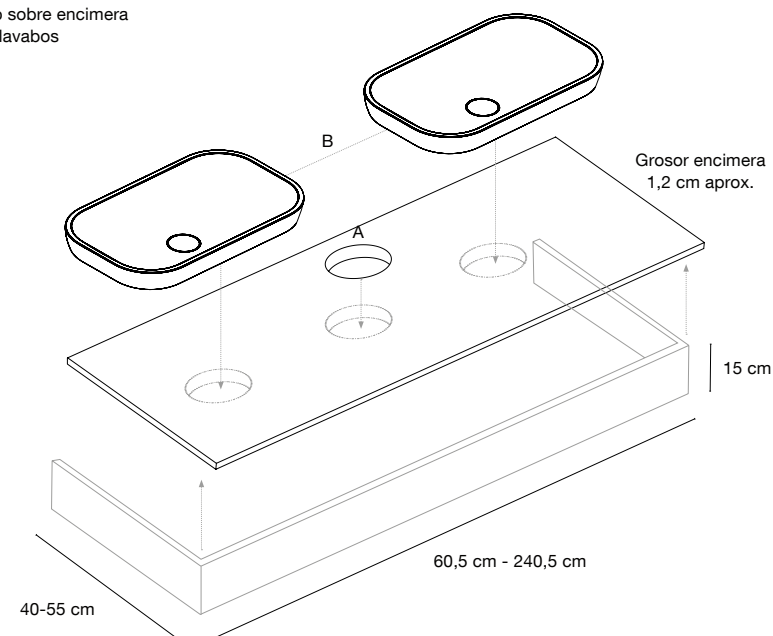

ENCIMERA LISA SIN MECANIZAR CON O SIN FALDÓN + LAVABO COUNTERTOP PLAIN UNMACHINED WITH OR WITHOUT FRONT + BASIN

Opción con o sin faldón

Opción A: 1 Lavabo sobre encimera

Opción B: 2 o más lavabos