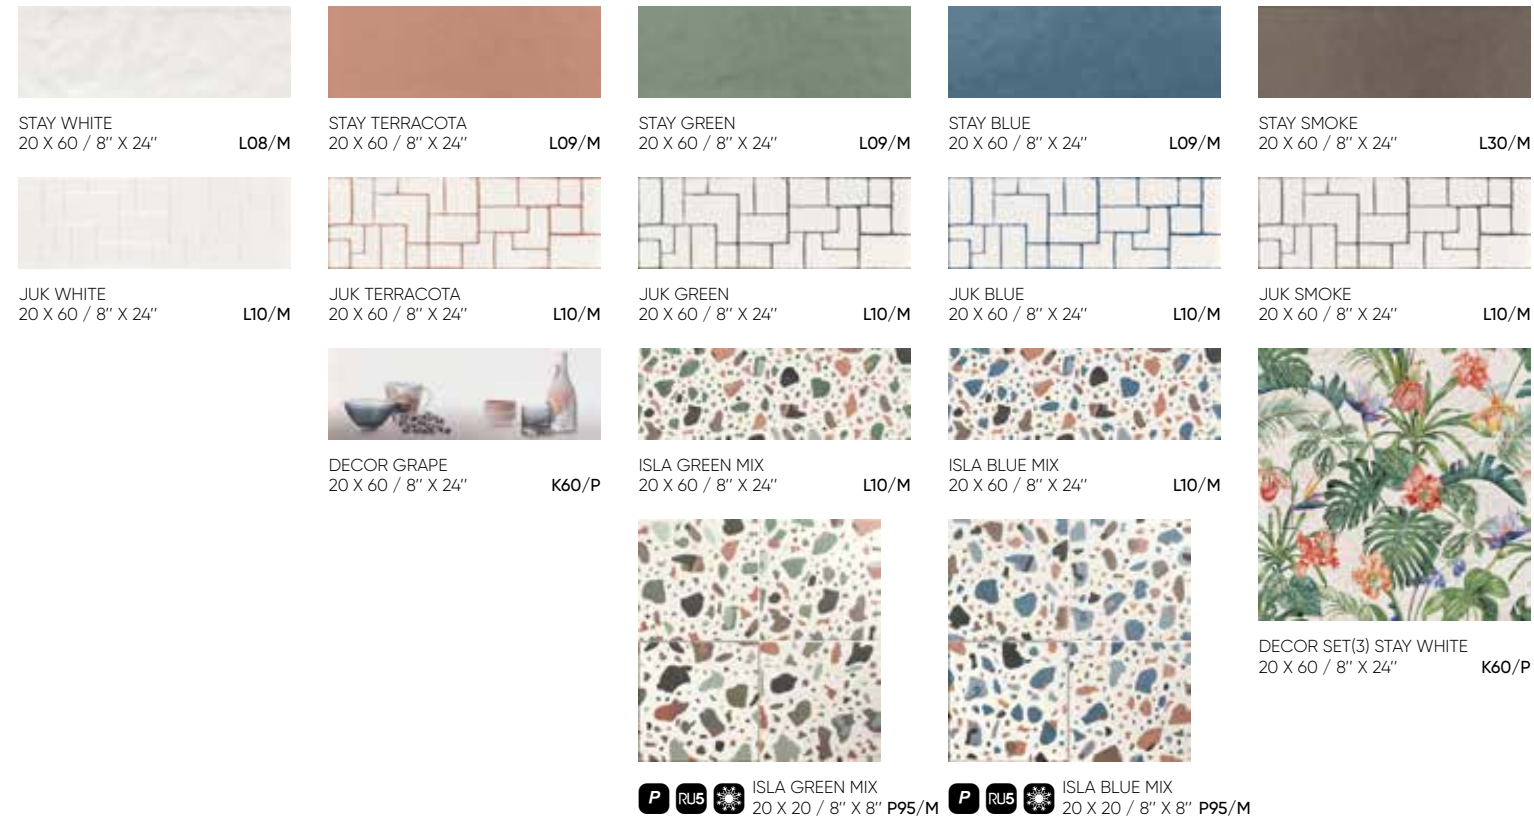

PB V1 RUS HEXAGON NICE WHITE
23 X 26 / 9" X 10" N14/M