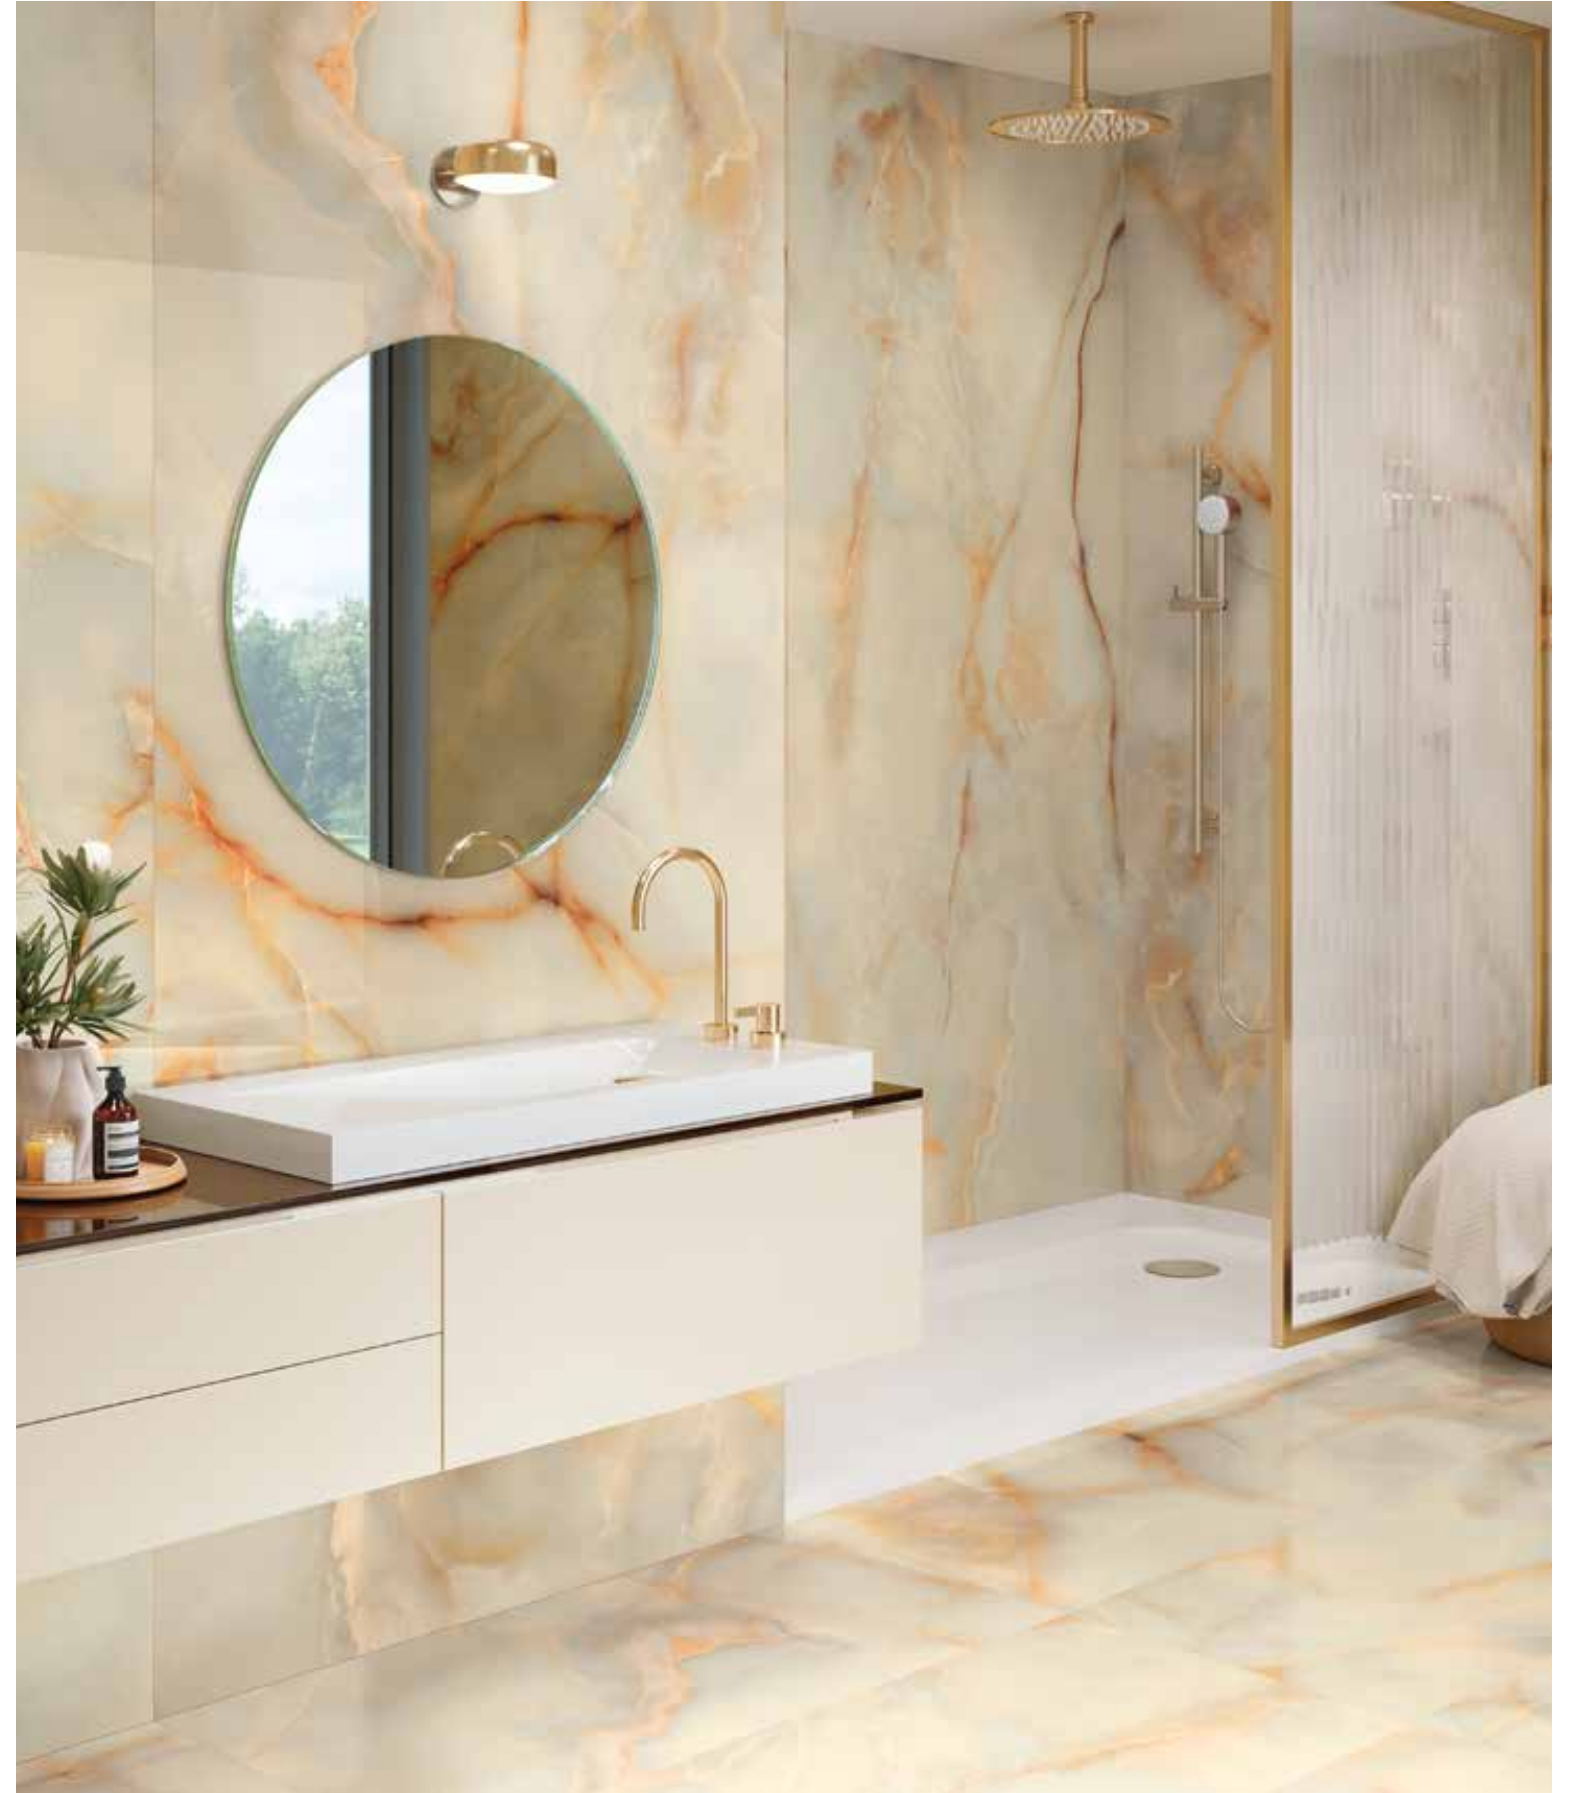

G ROD. NIGHT LUX POL
7.5 X 60 / 3" X 24" K29/P

ONICE HONEY POL RECT 120X280 ONICE HONEY POL RECT 60X120.

CARACTERÍSTICAS TÉCNICAS · TECHNICAL CHARACTERISTICS

- **P** PORCELÁNICO/PORCELAIN TILES
  GRÈS CERÁME/FEINSTEINZEUG
- **G*** GRANILLA PULIDA/GRAIN POLISHED
  GRAIN POLI/TECHNISCHES POLIERTES FEINSTEINZEUG
- **RU4** RECTIFICADO/RECTIFIED
  RECTIFIÉ/KALIBRIERT
- **V2** VARIACION LEVE/SLIGHT VARIATION
  LÉGERÉ VARIATION/LEICHT FARBSPIEL
- **ANTHIELO** FROST PROOF
  RÉSISTANT AU GEL/FROSTSCHUTZ
- **RU4** USO RECOMENDADO/RECOMMENED USE - RU4

Para más información técnica, especificaciones e imágenes visite nuestra web
El embalaje de los artículos está sujeto a variaciones, para obtener el dato exacto y actual se recomienda consultar la web.
For more technical information, specifications and images, visit our website
The packing of our items is subject to variations. To get the most accurate and updated information, we recommend to check the website.
Pour plus d'informations techniques, de spécifications et de visuels, visitez notre site web
L'emballage des articles est sujet à variation, pour obtenir les données exactes et actuelles il est recommandé de consulter notre site web.