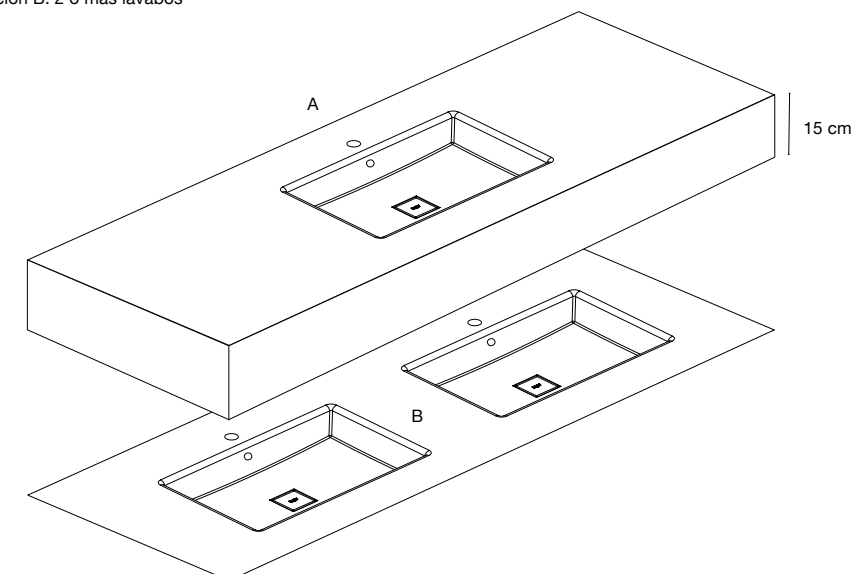

ENCIMERA CON FALDON + LAVABO ENCASTRADO COUNTERTOP WITH FRONT + SHALLOW BASIN

Opción A: 1 Lavabo encastrado

Opción B: 2 o más lavabos