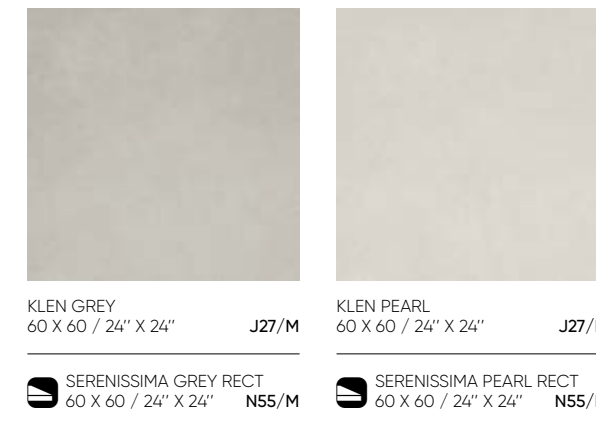

PAVIMENTO RECOMENDADO · RECOMMENDED FLOORING

P M C2 V3 RU5

RODAPIÉS · SKIRTING BOARDS

P M V3

DISPONIBLE EN / AVAILABLE IN GREY & PEARL

CARACTERÍSTICAS TÉCNICAS · TECHNICAL CHARACTERISTICS

- **PB** PASTA BLANCA/WHITE BODY
  PÂTE BLANCHE/WEISSSCHERBIG
- **V2** REVESTIMIENTO/WALL TILE
  FAÏENCE/WANDFLIESEN
- **S*** SATINADO/SATIN
  SATIN/SATINIERT
- **V2** VARIACION LEVE/SLIGHT VARIATION
  LÉGERÉ VARIATION/LEICHT FARBSPIEL

Para más información técnica, especificaciones e imágenes visite nuestra web
El embalaje de los artículos está sujeto a variaciones, para obtener el dato exacto y actual se recomienda consultar la web.
For more technical information, specifications and images, visit our website
The packing of our items is subject to variations. To get the most accurate and updated information, we recommend to check the website.
Pour plus d'informations techniques, de spécifications et de visuels, visitez notre site web
L'emballage des articles est sujet à variation, pour obtenir les données exactes et actuelles il est recommandé de consulter notre site web.